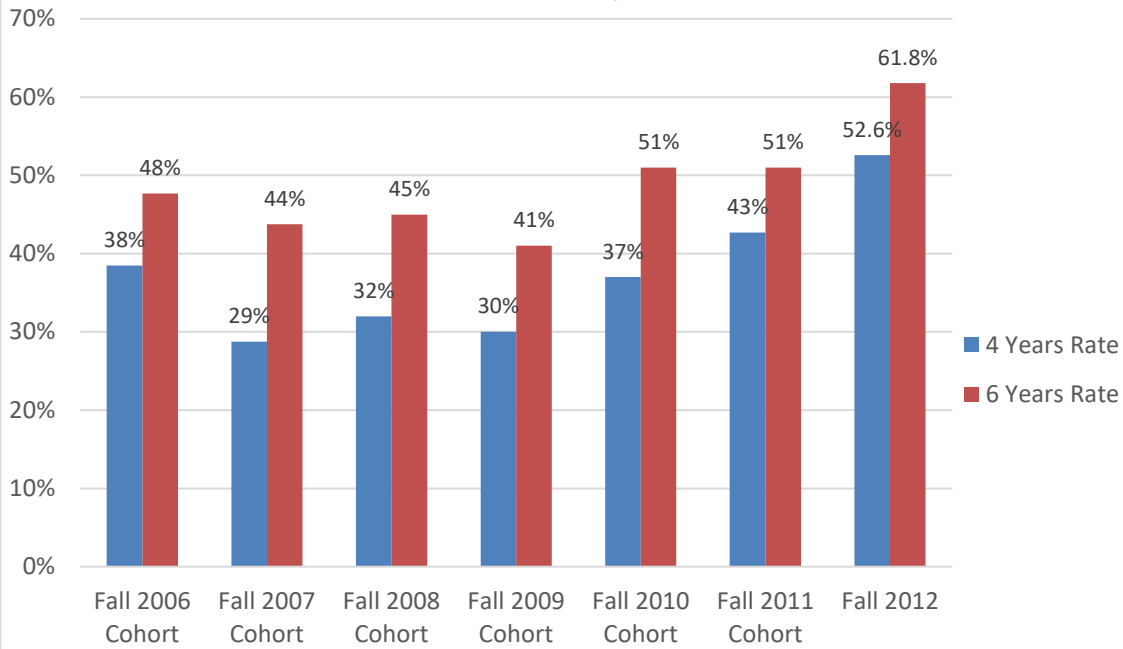

Graduation Rates*

Baccalaureate First time, Full-time Cohorts

Associate First time, Full-time Cohorts

Office of Institutional Research; Data Source: SUNY Graduation Rates Dashboard

*These figures represent students who were awarded degrees at the same level in which they initially started.