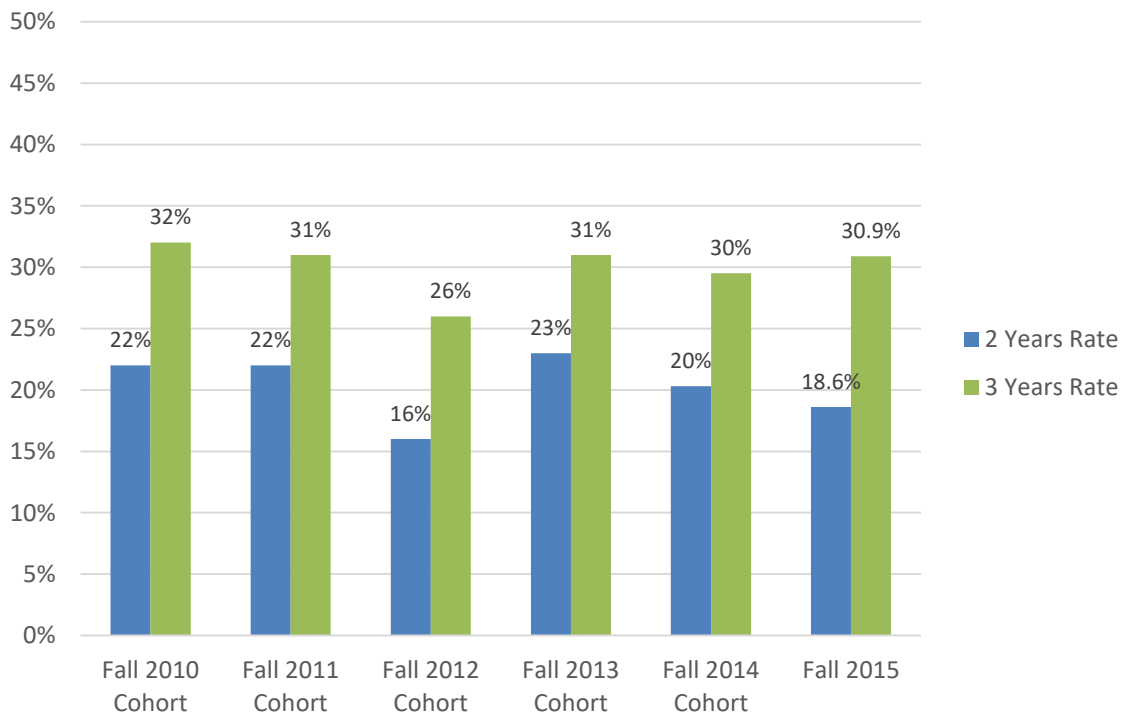

Graduation Rates*

Baccalaureate First time, Full-time Cohorts

Associate First time, Full-time Cohorts

Office of Institutional Research; Data Source: SUNY Graduation Rates Dashboard

*These figures represent students who were awarded degrees at the same level in which they initially started.