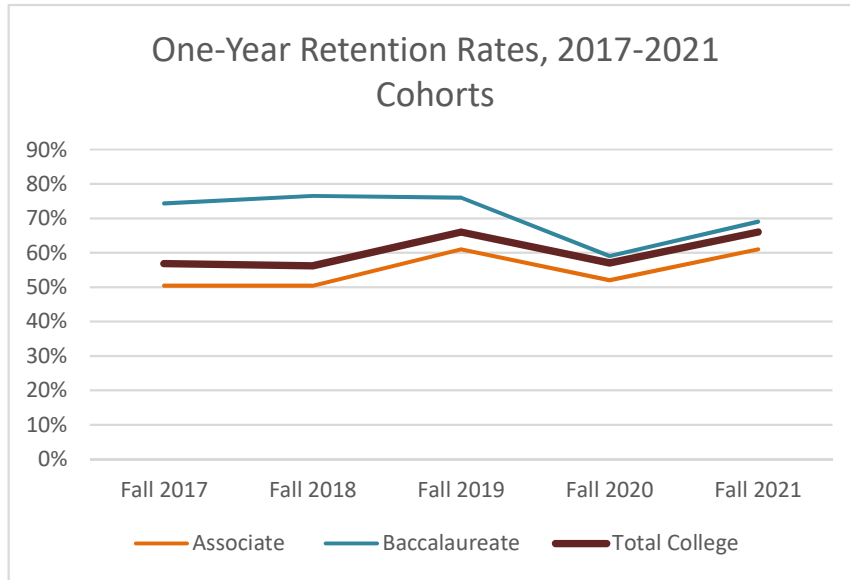

**One-Year Retention Rates**

	Fall 2017	Fall 2018	Fall 2019	Fall 2020	Fall 2021
Associate	50%	50%	61%	52%	61%
Baccalaureate	74%	77%	76%	59%	69%
Total College	57%	56%	66%	57%	66%

*\*Based on First-time; full-time degree seeking students, fall to fall*