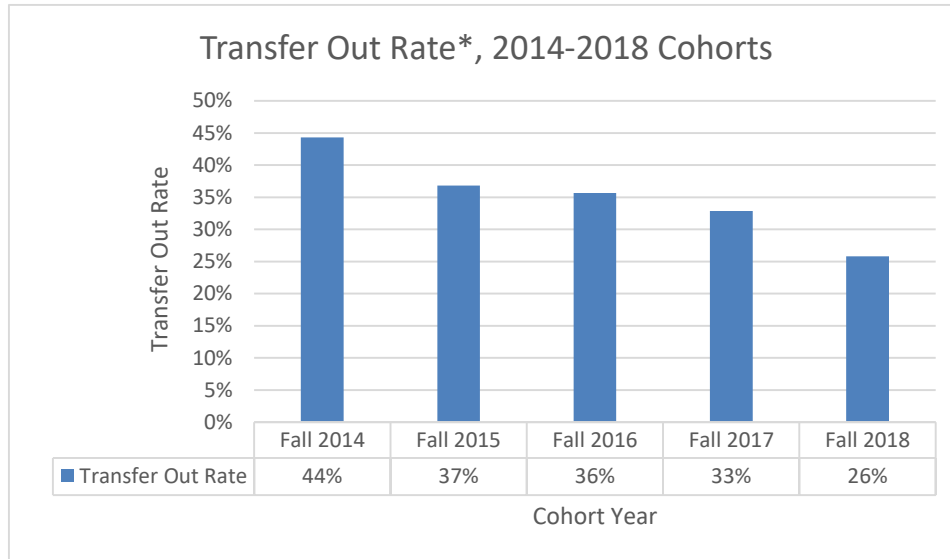

SUNY Cobleskill Transfer Out Rate

**cohorts represent total amount of first time, full time, associate degree-seeking students who entered in the given year*

Office of Institutional Research