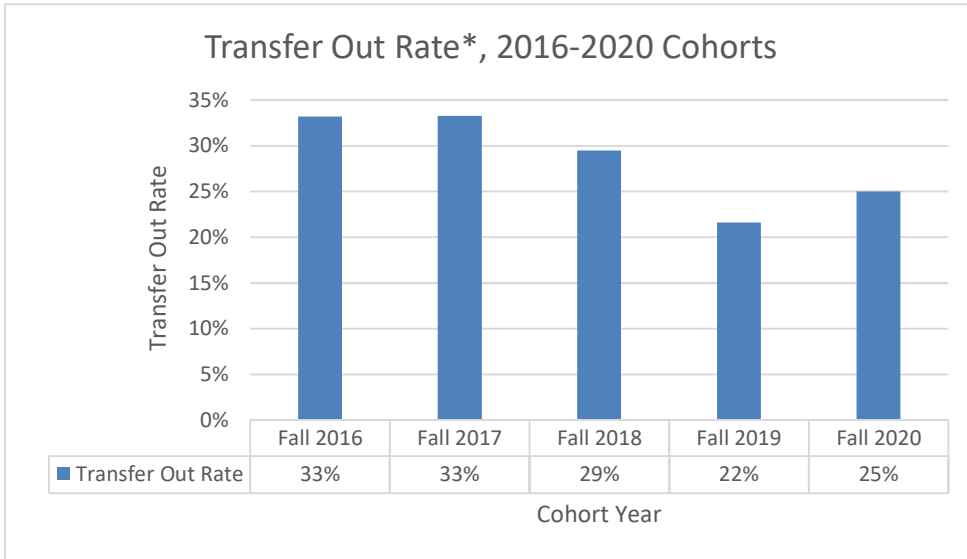

SUNY Cobleskill Transfer Out Rate

**Cohorts represent total amount of first time, full time, associate degree-seeking students who entered in the given year. The Transfer Out Rate represents the percentage of students who transferred out within 3 years (150% time to degree completion).*