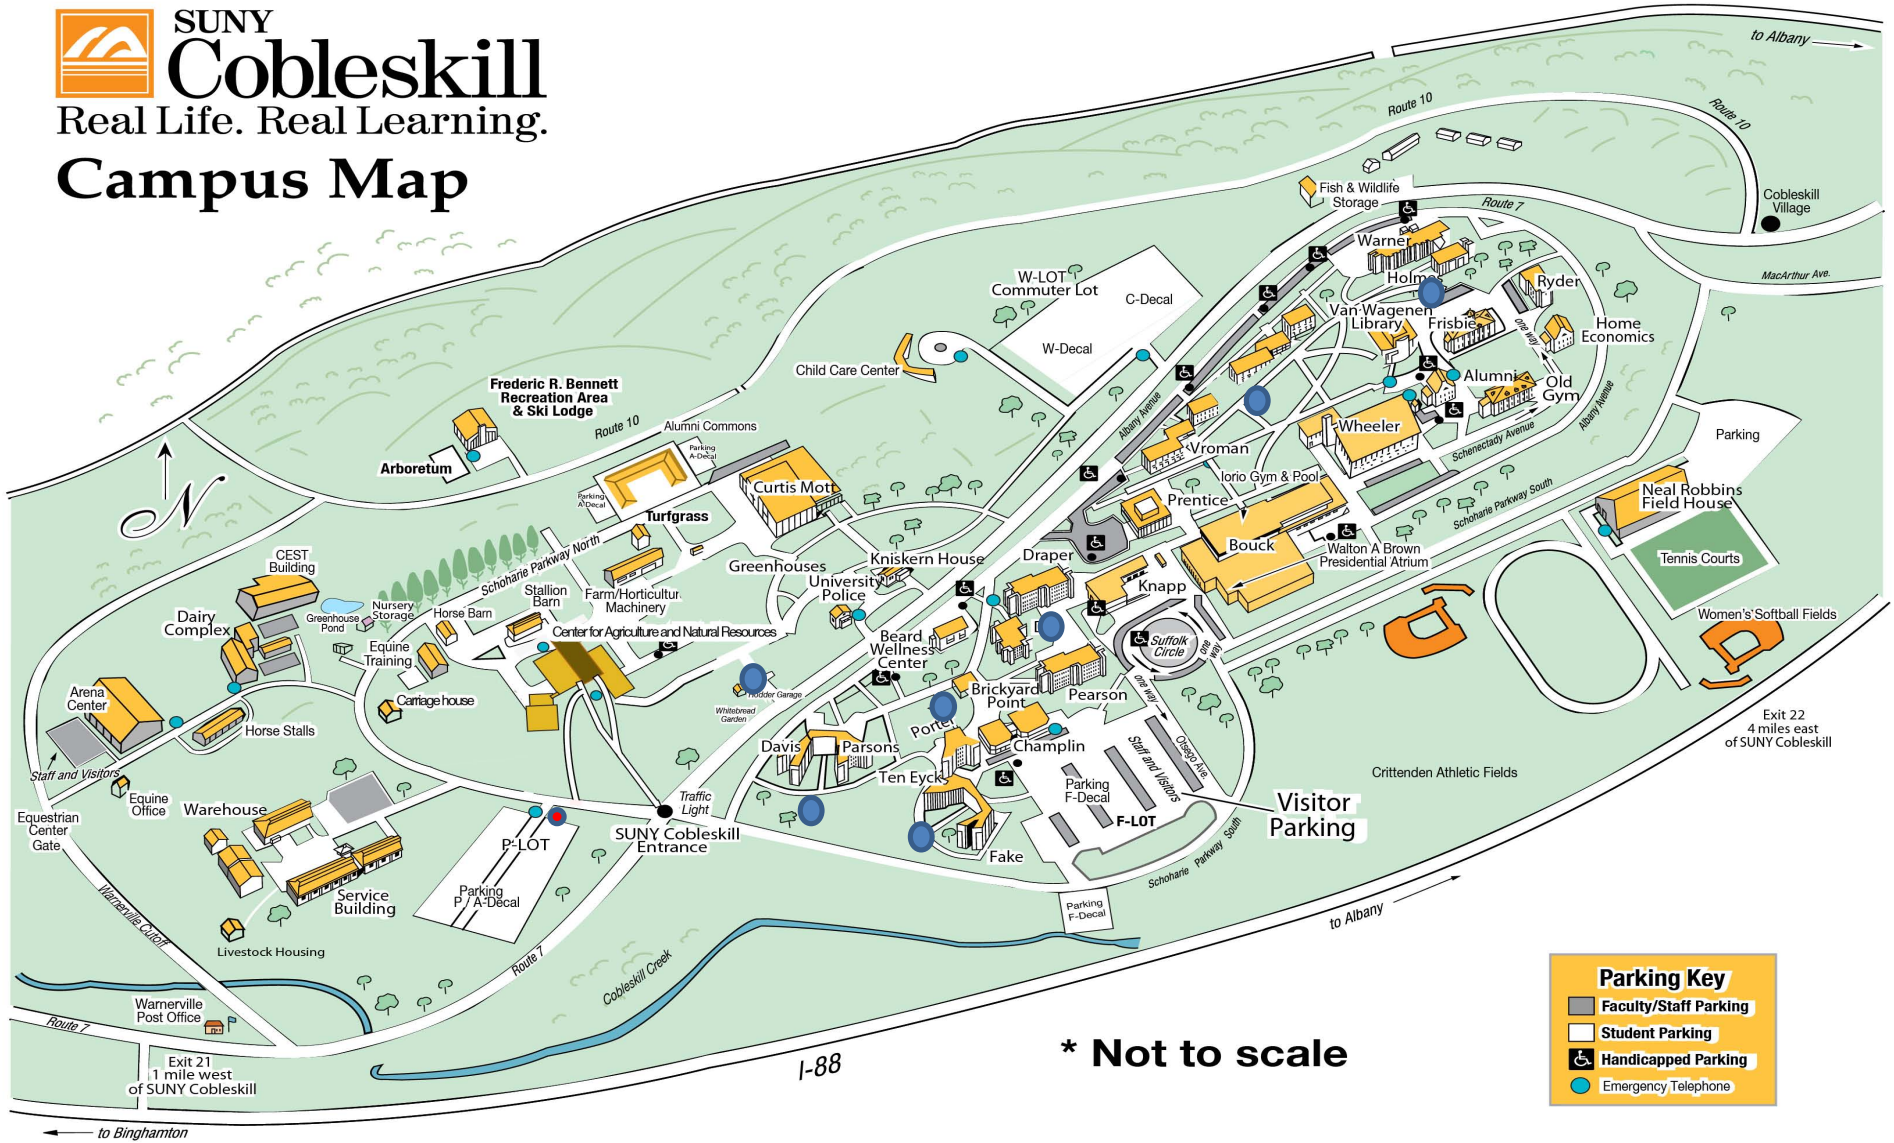

SUNY
Cobleskill
 Real Life. Real Learning.
Campus Map

Parking Key

- Faculty/Staff Parking
- Student Parking
- ♿ Handicapped Parking
- Emergency Telephone

* Not to scale

Exit 21
1 mile west
of SUNY Cobleskill

Exit 22
4 miles east
of SUNY Cobleskill