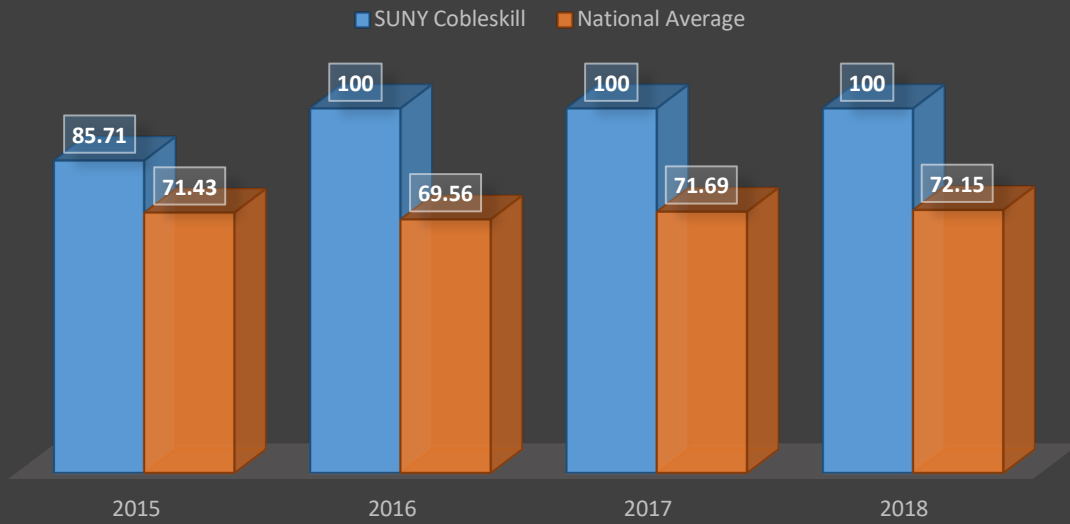

HT EXAM PASS RATES (%)

HT EXAM SCORES

COBLESKILL GRADUATE STARTING SALARIES

ATTRITION AND GRADUATION RATES

Placement Rates