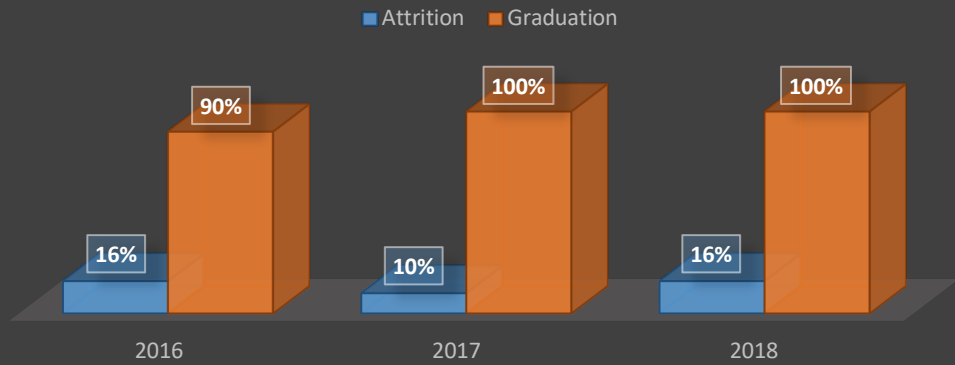

HT EXAM PASS RATES (%)

HT EXAM SCORES

COBLESKILL GRADUATE STARTING SALARIES

ATTRITION AND GRADUATION RATES

Placement Rates