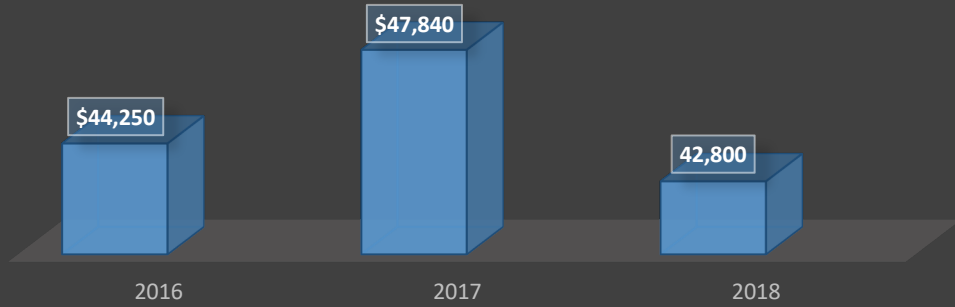

HT EXAM PASS RATES (%)

HT EXAM SCORES

COBLESKILL GRADUATE STARTING SALARIES

ATTRITION AND GRADUATION RATES

Placement Rates