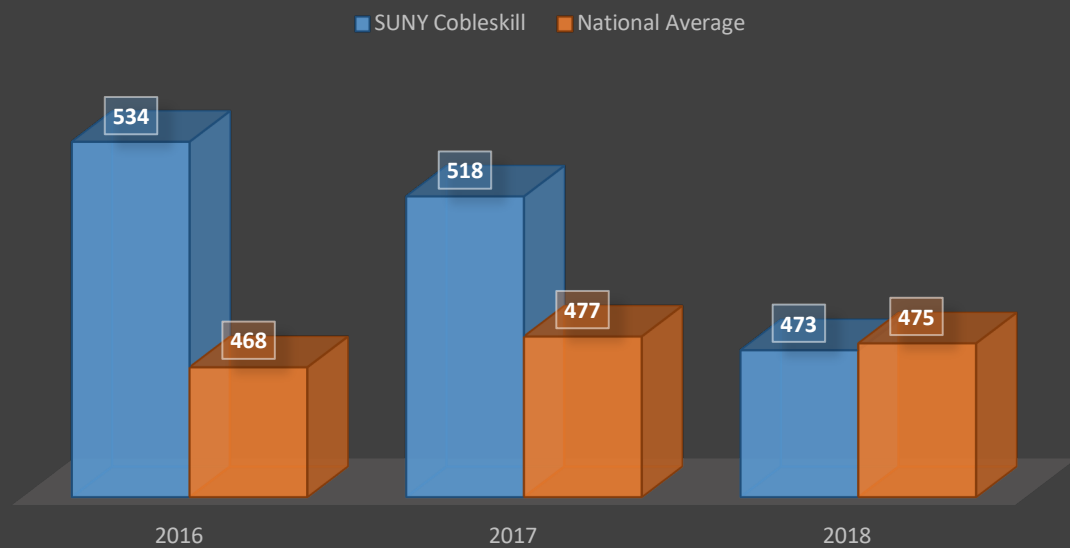

HT EXAM PASS RATES (%)

HT EXAM SCORES

COBLESKILL GRADUATE STARTING SALARIES

ATTRITION AND GRADUATION RATES

Placement Rates