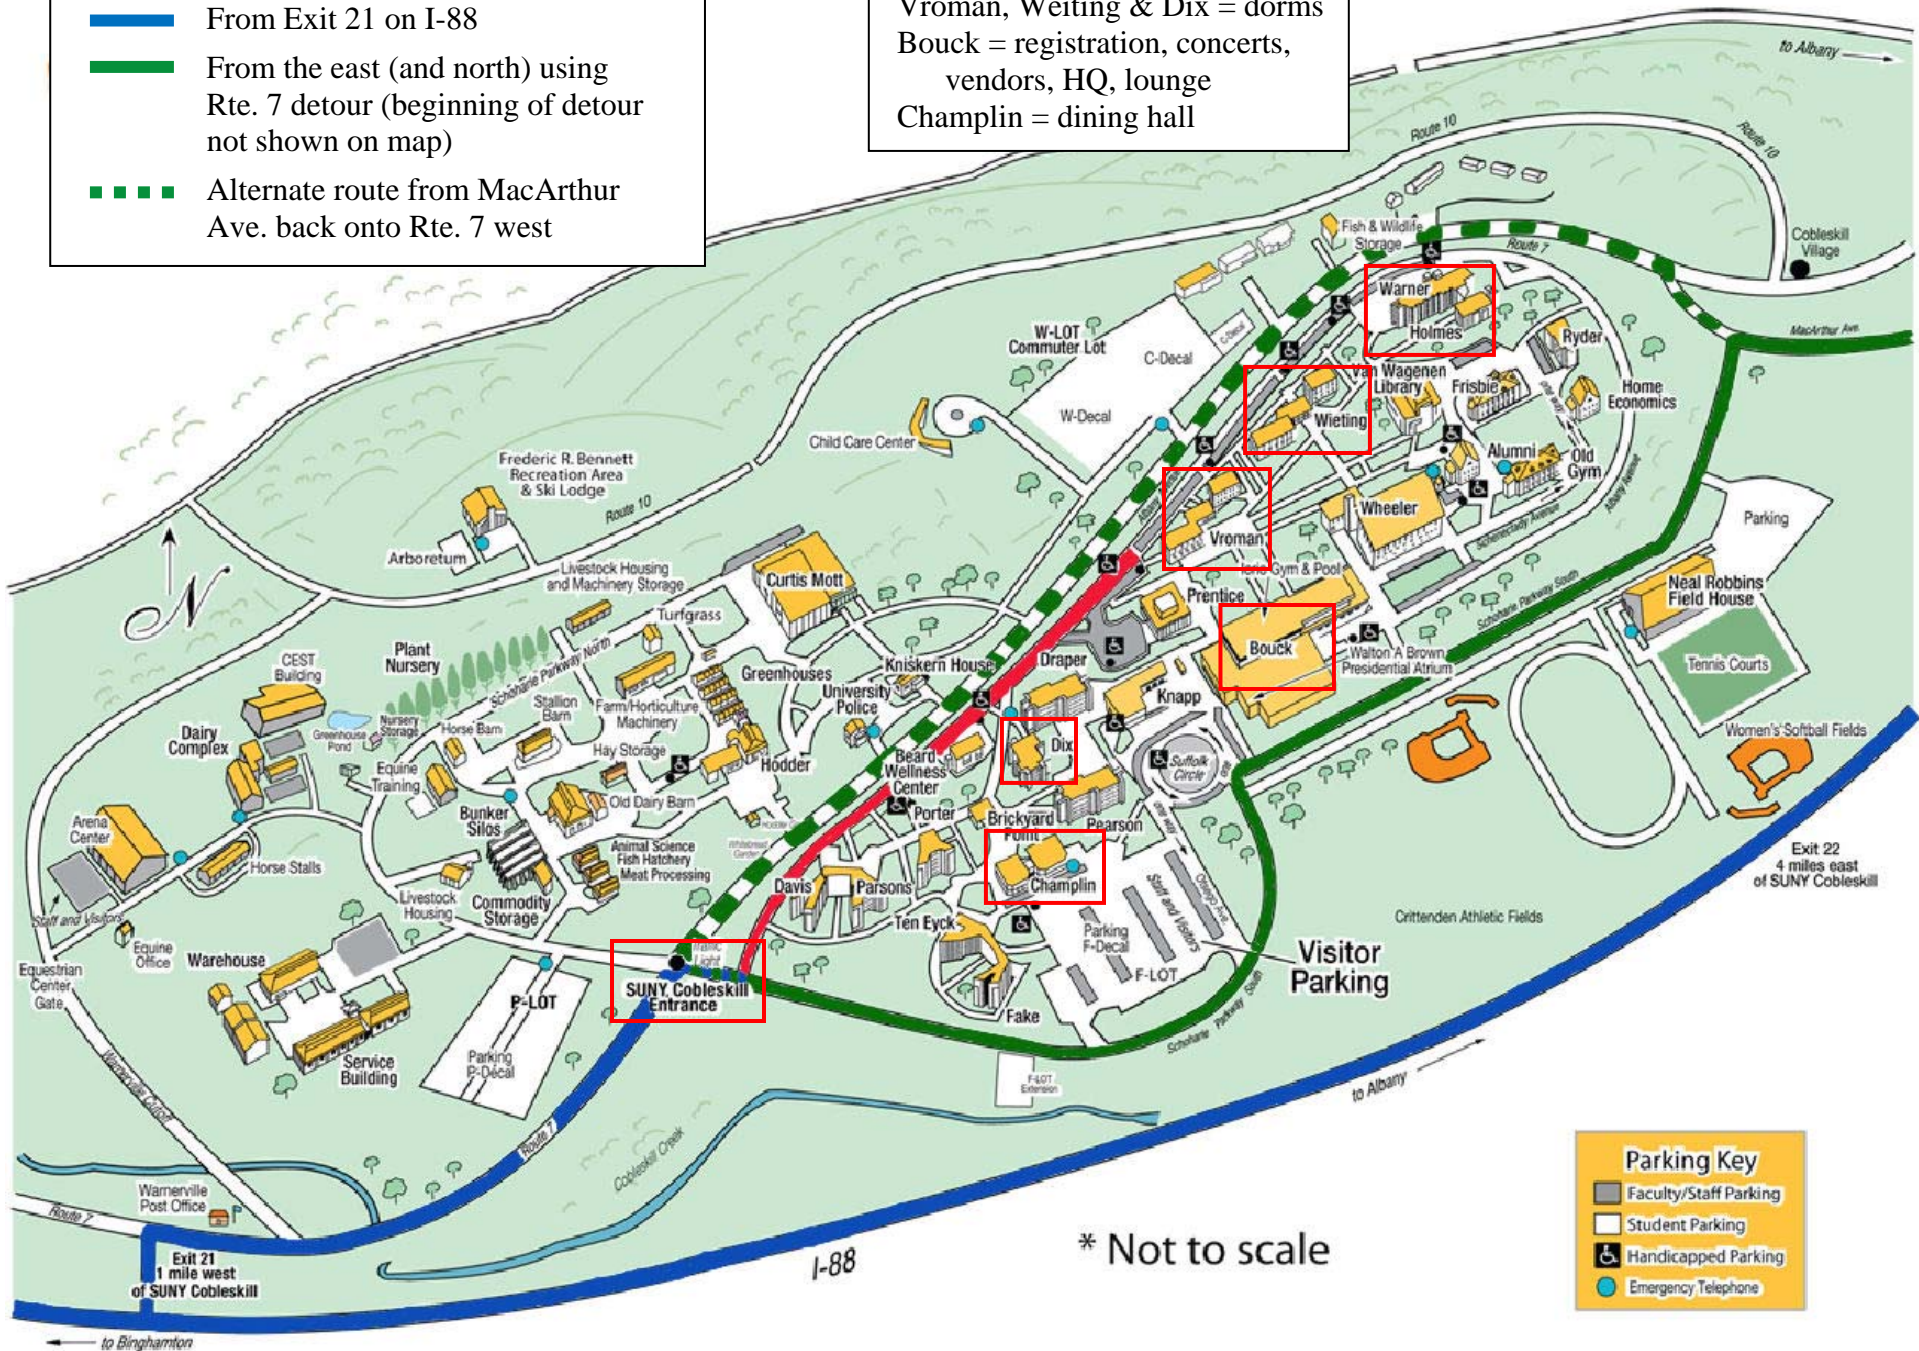

Cobleskill Campus Map

- █ Albany Avenue to dorms
- █ From Exit 21 on I-88
- █ From the east (and north) using Rte. 7 detour (beginning of detour not shown on map)
- █ Alternate route from MacArthur Ave. back onto Rte. 7 west

Warner-Holmes = workshops
 Vroman, Weiting & Dix = dorms
 Bouck = registration, concerts, vendors, HQ, lounge
 Champlin = dining hall

Parking Key

- Faculty/Staff Parking
- Student Parking
- ♿ Handicapped Parking
- Emergency Telephone

* Not to scale

to Binghamton

to Albany

MacArthur Ave

to Albany

Exit 22
4 miles east
of SUNY Cobleskill

I-88

to Albany

Exit 21
1 mile west
of SUNY Cobleskill