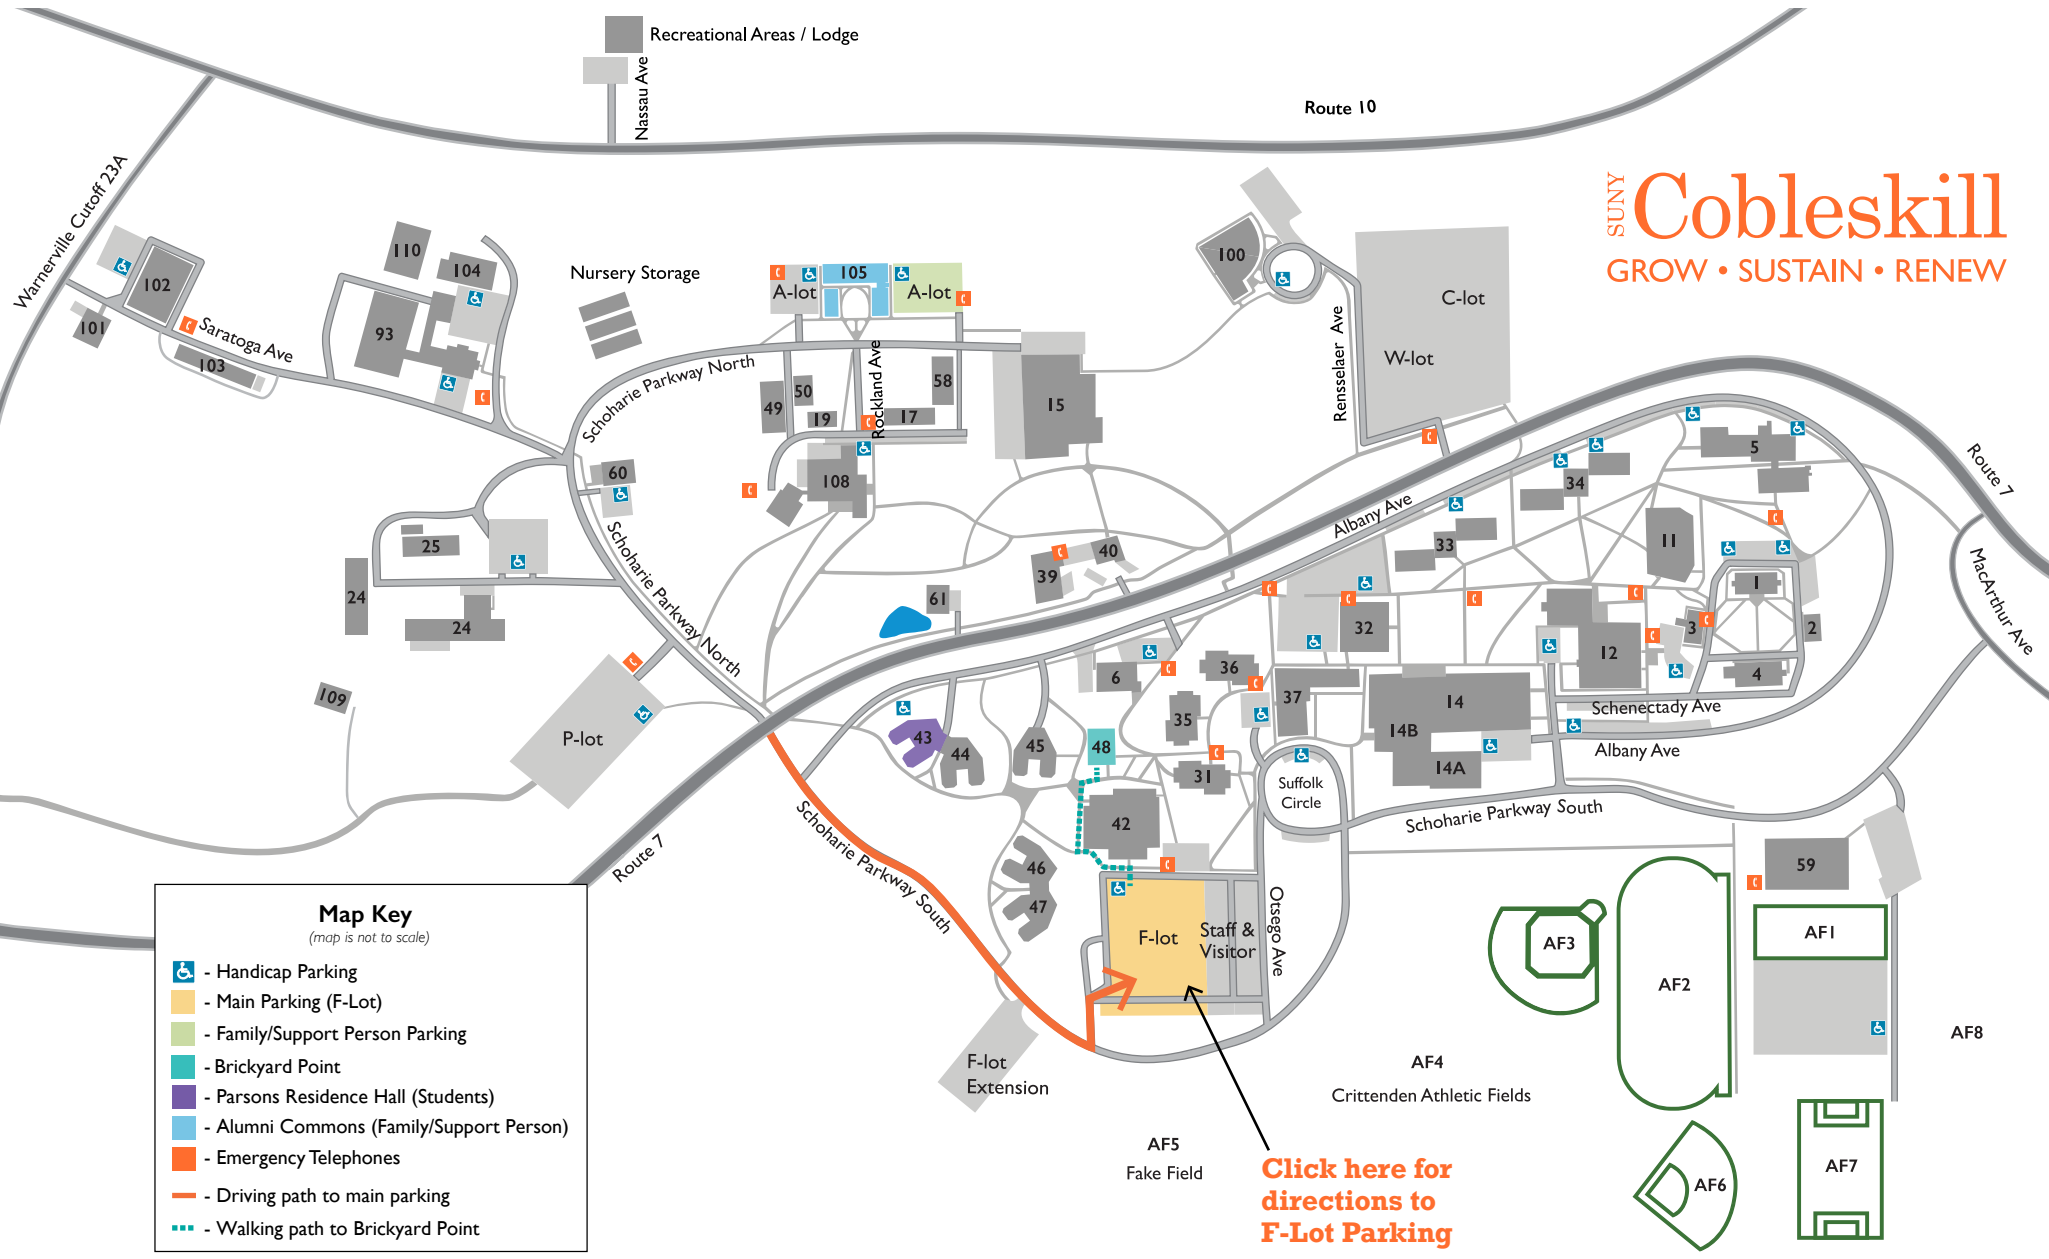

SUNY Cobleskill
GROW • SUSTAIN • RENEW

Map Key
(map is not to scale)

- Handicap Parking
- Main Parking (F-Lot)
- Family/Support Person Parking
- Brickyard Point
- Parsons Residence Hall (Students)
- Alumni Commons (Family/Support Person)
- Emergency Telephones
- Driving path to main parking
- Walking path to Brickyard Point

Click here for directions to F-Lot Parking